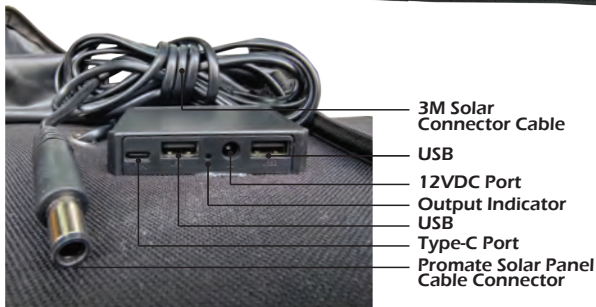

## Electrical Aspects

Material PV:	Monocrystalline Silicon
Number of Panels:	4
Max-Power Pm:	60 Watts
Max-Power Voltage Vm:	18V ± 0.5V
Max-Power Current Im:	3.34A ± 5%
Short-Circuit Current Isc:	3.61 A ± 5%
Open-Circuit Voltage Voc:	21.6V ± 5%

## General Specifications

Cable Type, Diameter & Length:	2.5mm <sup>2</sup> , 3m
Type of Cable Male Connector:	Compatible with Promate 240s and DC4017 (for Promate 600)
Box Connection Port:	1x Type C , 2 x USB 2.0, 1 x 12VDC
Dimension (LxWxH):	Open: 1210 x 360 x 5mm Folded: 360 x 360 x 20mm
Weight:	2.4kg
Cover Material:	600D Oxford Waterproof